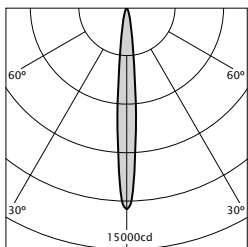

Construction

- Mounting** Hook Clamp
- Barrel Bar Diameter** Ø40 - 50mm
- Lamp Type** QR-CBC51
- Lamp Power** 75W Max; 12V
- Beam Width** 10° - 60°, lamp dependant
- Voltage** 220-240V; 50/60Hz¹
- Transformer** Integral electronic transformer 75VA
- Internal Dimmer** Internal dimmer 0-100%; leading edge
- External Dimmer** External dimmer can also be used²
- Place of Use** Interior use only
- Movement** 360° Pan; +/- 90° Tilt
- Finish** Silver RAL 9006, White RAL 9010, Black RAL 9005
- Weight** 1.6kg (including lamp)
- Sequencing** Available (11233)
- Control Options**
 1. Handheld remote (11400)
 2. DMX (11211)
 3. DALI (11222)

Internal dimmer 0-100%; leading edge

 External dimmer can also be used²

Interior use only

360° Pan; +/- 90° Tilt

Silver RAL 9006, White RAL 9010, Black RAL 9005

1.6kg (including lamp)

Available (11233)

1. Handheld remote (11400)

2. DMX (11211)

3. DALI (11222)

DMX or DALI requires setup (with additional costs) and

must be specified when ordering.

Distance (m)	Beam Diameter (m)	Illuminance (lx)
1m	0.18m	12500 lx
2m	0.35m	3125 lx
3m	0.52m	1389 lx
4m	0.70m	781 lx
5m	0.88m	500 lx

Distance (m)	Beam Diameter (m)	Illuminance (lx)
1m	1.15m	1430 lx
2m	2.31m	358 lx
3m	3.46m	159 lx
4m	4.62m	89 lx
5m	5.77m	57 lx

Notes
¹50Hz as standard. For 60Hz, specify when ordering.

²If external dimmer is used, the lamp dims normally, motors operate down to 50% dimming. If the internal dimmer is used at the same time, the dimmer with the lowest setting dominates.