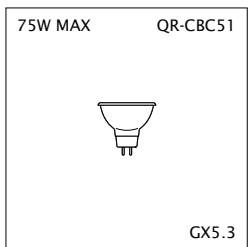

Order Code:

- Silver [RAL 9006] 21113
- White [RAL 9010] 21114
- Black [RAL 9005] 21115
- Custom Finishes Available on Request

Optional Extras (specify when ordering):

- DMX512** DMX Control Conversion 11211
- DALI** DALI Control Conversion 11222
- ∞ Sequencing Conversion 11233

Construction

- Mounting** Hook Clamp
- Barrel Bar Diameter** Ø40 - 50mm
- Lamp Type** QR-CBC51
- Lamp Power** 75W Max; 12V
- Beam Width** 10° - 60°, lamp dependant
- Voltage** 220-240V; 50/60Hz¹
- Transformer** Integral electronic transformer 75VA
- Internal Dimmer** Internal dimmer 0-100%; leading edge
- External Dimmer** External dimmer can also be used²
- Place of Use** Interior use only
- Movement** 360° Pan; +/- 90° Tilt
- Finish** Silver RAL 9006, White RAL 9010, Black RAL 9005
- Weight** 1.6kg (including lamp)
- Sequencing** Available (11233)
- Control Options**
 1. Handheld remote (11400)
 2. DMX (11211)
 3. DALI (11222)

Die-cast aluminium housing, powder coated

Hook Clamp

Ø40 - 50mm

QR-CBC51

75W Max; 12V

10° - 60°, lamp dependant

 220-240V; 50/60Hz¹

Integral electronic transformer 75VA