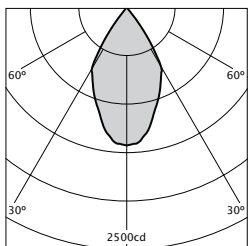

Construction

- Mounting** Hook Clamp
- Barrel Bar Diameter** Ø40 - 50mm
- Lamp Type** QR-CBC51
- Lamp Power** 75W Max; 12V
- Beam Width** 10° - 60°, lamp dependant
- Voltage** 220-240V; 50/60Hz¹
- Transformer** Integral electronic transformer 75VA
- Internal Dimmer** Internal dimmer 0-100%; leading edge
- External Dimmer** External dimmer can also be used²
- Place of Use** Interior use only
- Movement** 360° Pan; +/- 90° Tilt
- Finish** Silver RAL 9006, White RAL 9010, Black RAL 9005
- Weight** 1.6kg (including lamp)
- Sequencing** Available (11233)
- Control Options**
 1. Handheld remote (11400)
 2. DMX (11211)
 3. DALI (11222)

2. DMX (11211)

3. DALI (11222)

DMX or DALI requires setup (with additional costs) and

must be specified when ordering.

Distance (m)	Beam Diameter (m)	Illuminance (lx)
1m	0.18m	12500 lx
2m	0.35m	3125 lx
3m	0.52m	1389 lx
4m	0.70m	781 lx
5m	0.88m	500 lx

Distance (m)	Beam Diameter (m)	Illuminance (lx)
1m	1.15m	1430 lx
2m	2.31m	358 lx
3m	3.46m	159 lx
4m	4.62m	89 lx
5m	5.77m	57 lx

Notes
¹50Hz as standard. For 60Hz, specify when ordering.

²If external dimmer is used, the lamp dims normally, motors operate down to 50% dimming. If the internal dimmer is used at the same time, the dimmer with the lowest setting dominates.