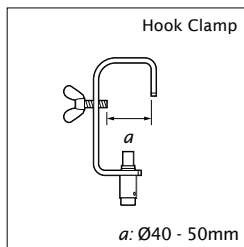

Construction

- Mounting** Hook Clamp
- Barrel Bar Diameter** Ø40 - 50mm
- Lamp Type** QR-CBC51
- Lamp Power** 75W Max; 12V
- Beam Width** 10° - 60°, lamp dependant
- Voltage** 220-240V; 50/60Hz¹
- Transformer** Integral electronic transformer 75VA
- Internal Dimmer** Internal dimmer 0-100%; leading edge
- External Dimmer** External dimmer can also be used²
- Place of Use** Interior use only
- Movement** 360° Pan; +/- 90° Tilt
- Finish** Silver RAL 9006, White RAL 9010, Black RAL 9005
- Weight** 1.6kg (including lamp)
- Sequencing** Available (11233)
- Control Options**
 1. Handheld remote (11400)
 2. DMX (11211)
 3. DALI (11222)

Die-cast aluminium housing, powder coated

Hook Clamp

Ø40 - 50mm

QR-CBC51

75W Max; 12V

10° - 60°, lamp dependant

 220-240V; 50/60Hz¹

Integral electronic transformer 75VA